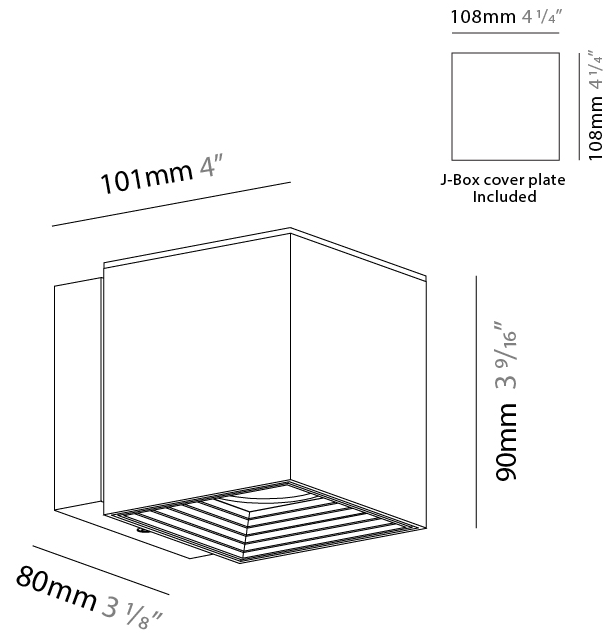

PROJECT
TYPE
SPECIFIER
QUANTITY
DATE

DAU SINGLE SURFACE

D93189R9-

base number Finish Options

1. To build a product code in our configurator select the specify button on the base model # product page
2. To build a manual product code on this datasheet choose from the options listed below in blue font and add the suffix to the base model #

GENERAL

Series: Dau
Subseries: Dau Single
Brand: Milan
Division: Design
Mounting Type: Surface
Mounting Location: Wall
Subcategory: Downlight

PHYSICAL

Shape: Cube
Length (mm): 80
Length (in): 3 1/8
Height (mm): 90
Depth (mm): 101
Height (in): 3 9/16
Depth (in): 4
Extension (mm): 114
Extension (in): 4 1/2
Light Distribution: Direct
Fixture Finish: [BAL / MWL / BSL](#)
Fixture Material: Extruded Aluminum

ELECTRICAL

Lamp Type: LED
Input Wattage (W): 10
Total Output Wattage (W): 9.3
Dimming: Tri-Mode (Non-Dimming and Phase Dimming (120Vac only) and 0-10V Dimming)
Driver Included: Yes
Driver Location: Integrated
Driver Type: Constant Current - 120Vac
Driver Class: Class 2
Input Voltage (V): 120 - 277
Constant Current (MA): 350
Upon Request: Not included - see components) Remote: 0-10Vdc dimming / Phase dimming @120Vac only / 277Vac

LED

Number of LEDs: 1
Color Temperature (°K): 3000
Max. Delivered Lumen (lm): 956
CRI: >90 CRI
Lamp Life (hrs): 50000

OPTICAL

RATINGS AND CERTIFICATIONS

Certified By: Certified for North American Standards
IP rating: IP44